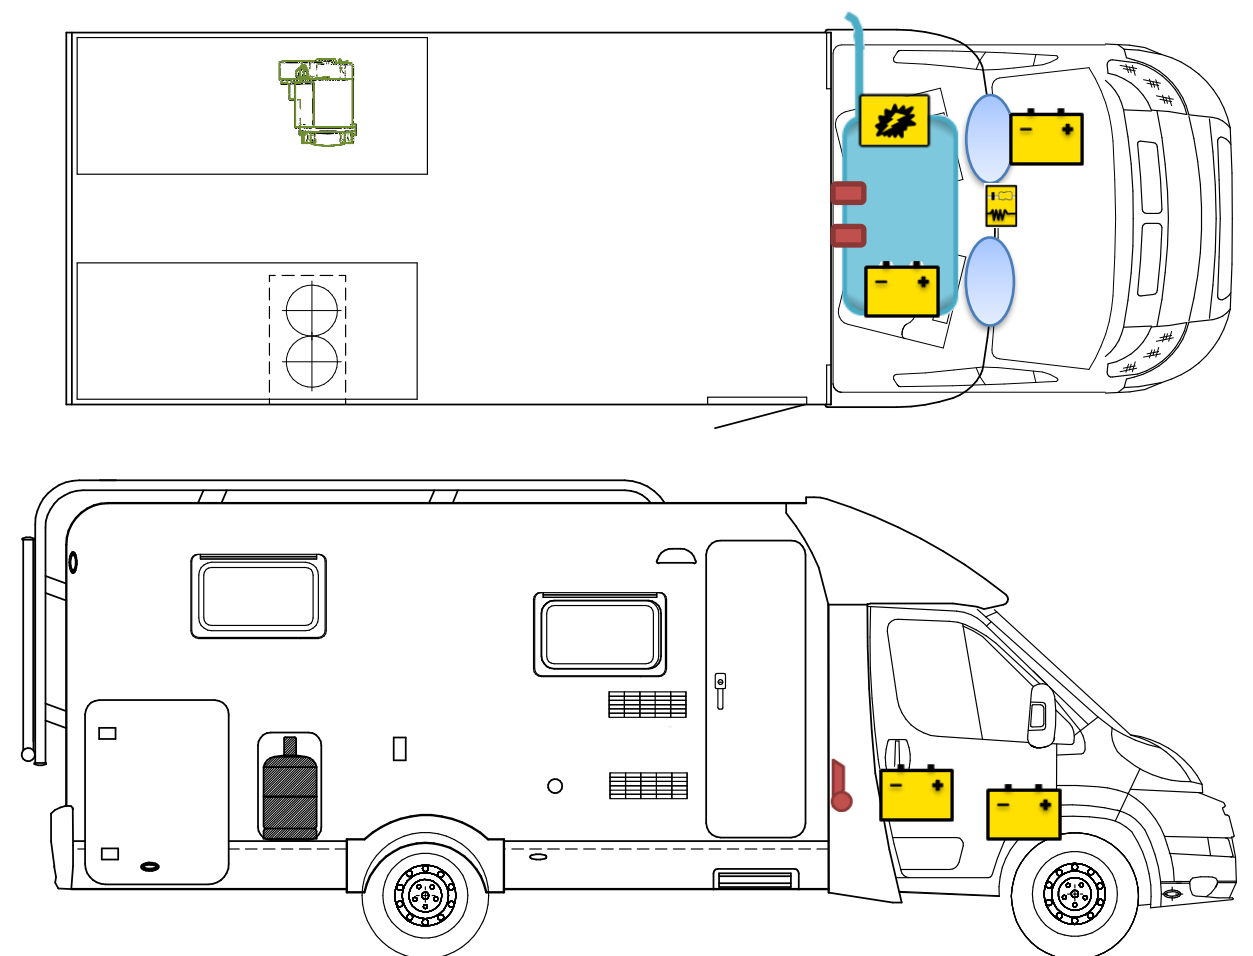

# Rescue sheet

T 337

## Legende

	Airbag		Airbag control module		Pretensioner
	Battery		Electronic block		Fuel Tank
	Gas bottle		Gas-pressure damper		Heating

Please ensure an appropriate positioning of the rescue data sheet in the vehicle