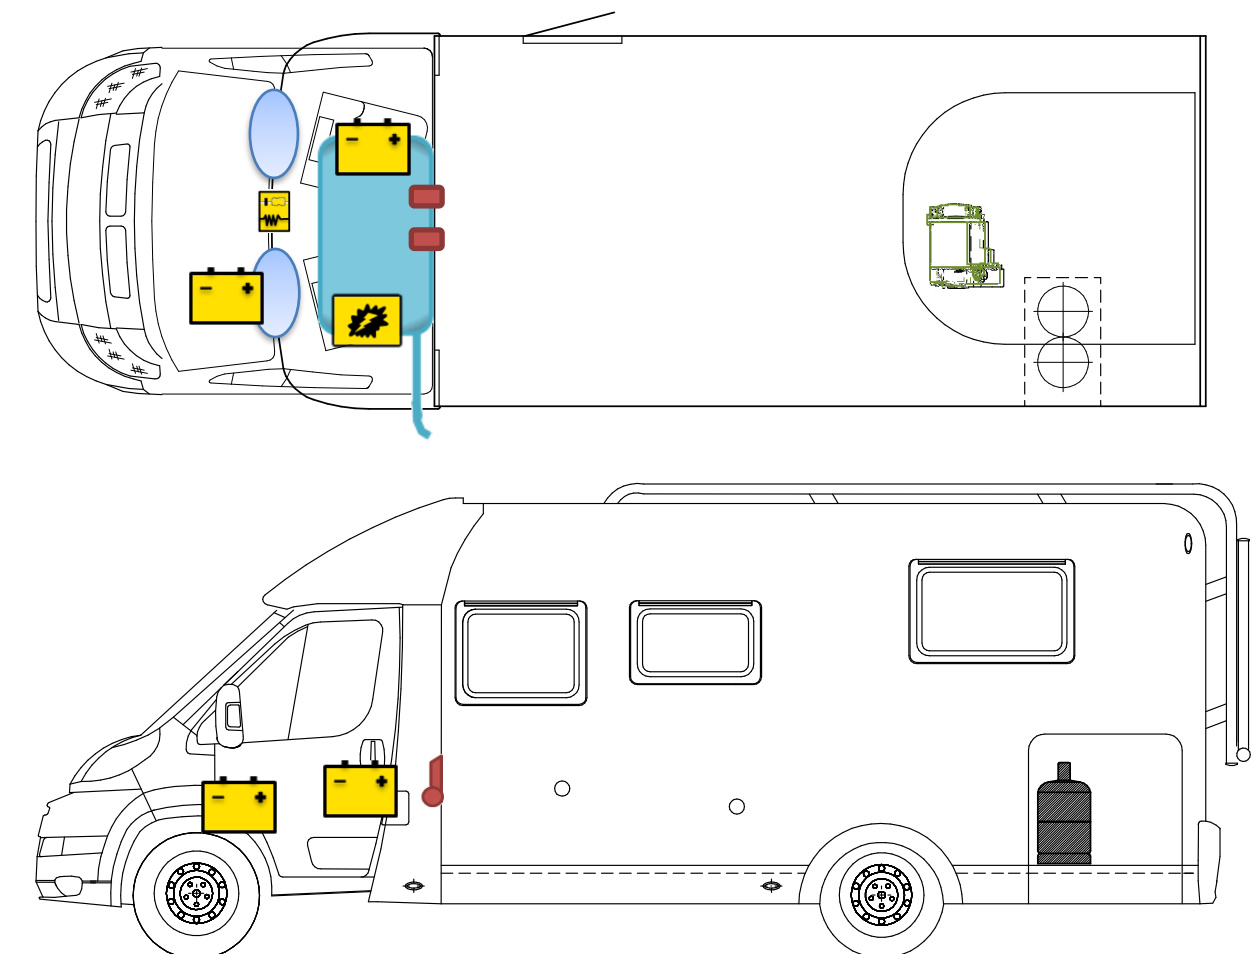

Rescue sheet

T 339

Legende

	Airbag		Airbag control module		Pretensioner
	Battery		Electronic block		Fuel Tank
	Gas bottle		Gas-pressure damper		Heating

Please ensure an appropriate positioning of the rescue data sheet in the vehicle