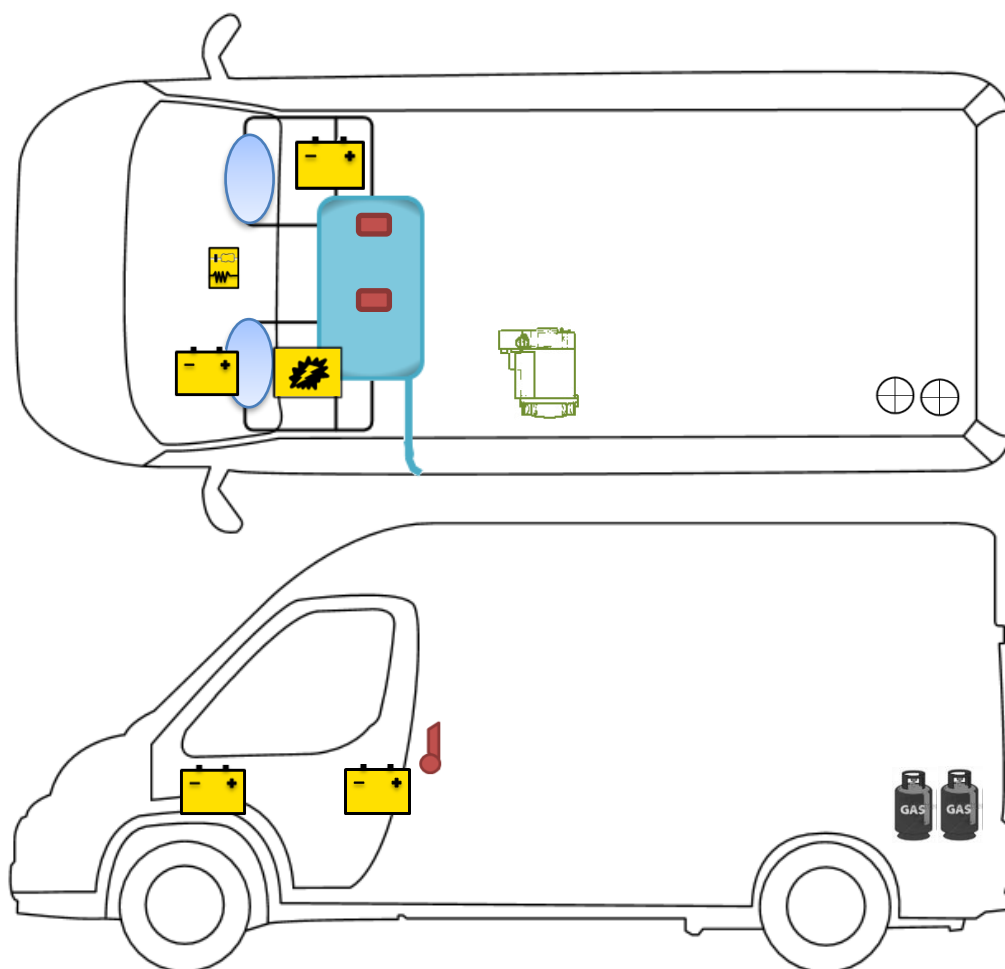

Rescue card

C 540

Legend

	Airbag		Airbag control module		Pretensioner
	Battery		Electronic block		Fuel Tank
	Gas bottle		Gas-pressure spring		Heating

Please ensure an appropriate positioning of the rescue card in the vehicle.