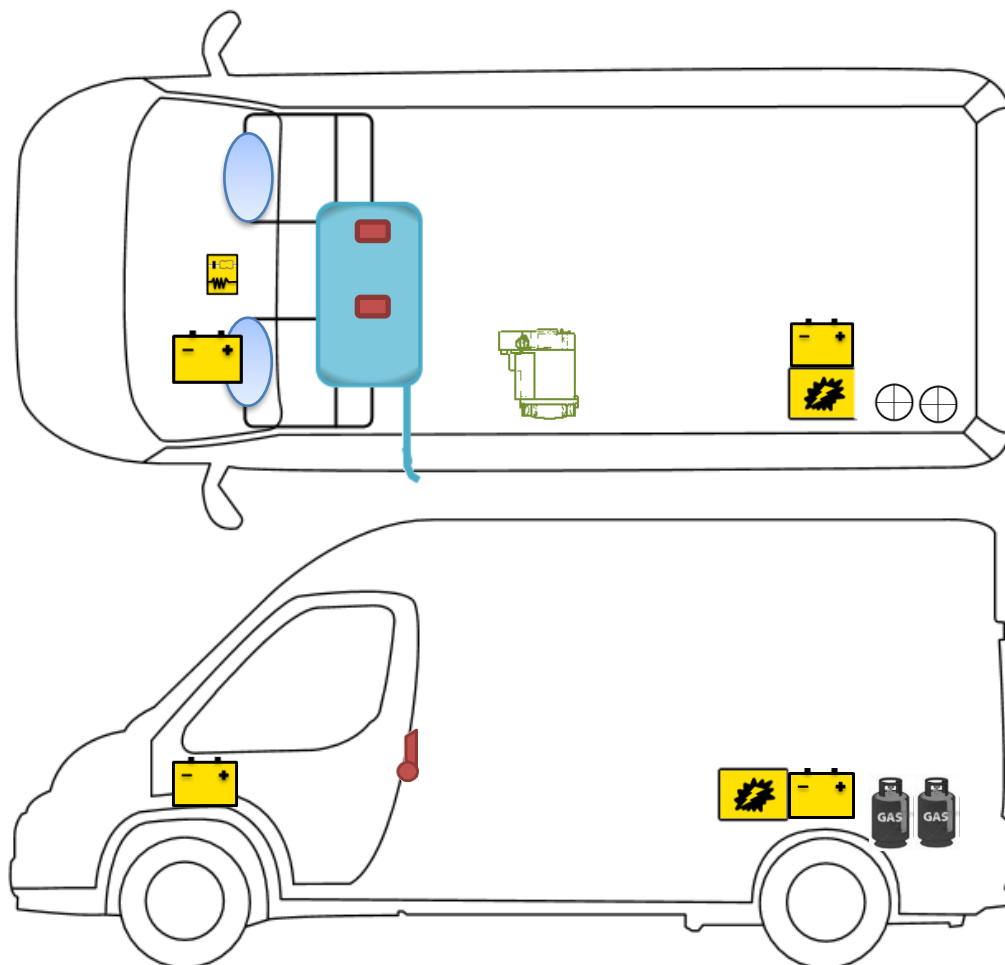

Rescue card

C 590 4x4

Legend

	Airbag		Airbag control module		Pretensioner
	Battery		Electronic block		Fuel Tank
	Gas bottle		Gas-pressure spring		Heating

Please ensure an appropriate positioning of the rescue card in the vehicle.