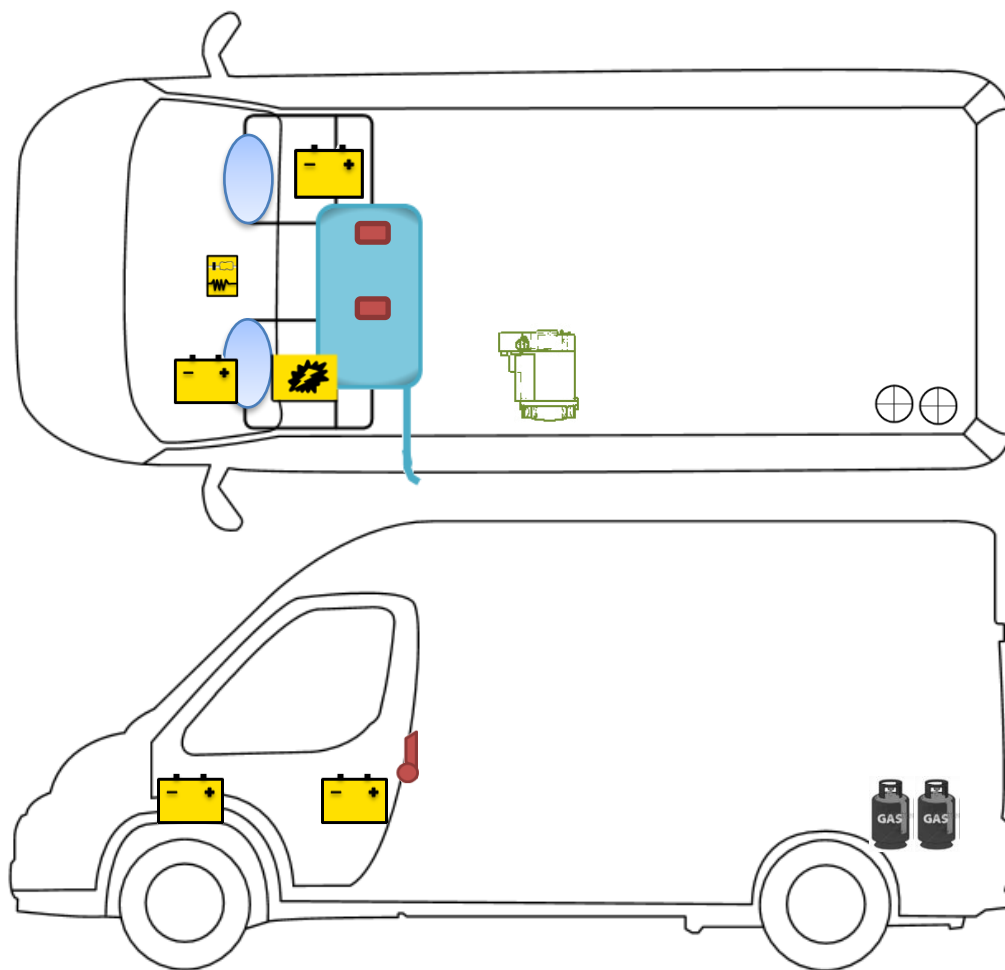

Rescue card

C 600

Legend

	Airbag		Airbag control module		Pretensioner
	Battery		Electronic block		Fuel Tank
	Gas bottle		Gas-pressure spring		Heating

Please ensure an appropriate positioning of the rescue card in the vehicle.