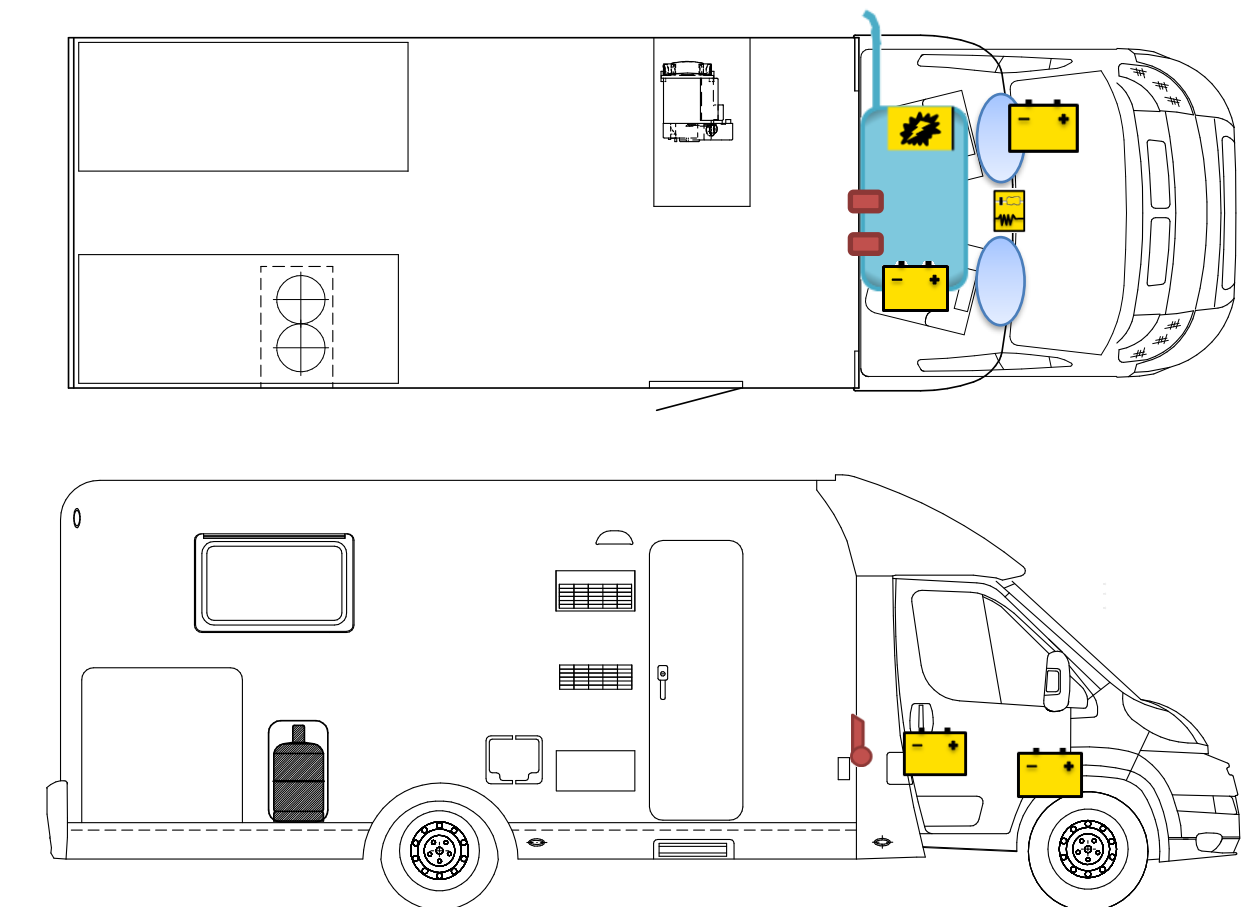

Rescue card

T 447 / T 68

Legend

	Airbag		Airbag control module		Pretensioner
	Battery		Electronic block		Fuel Tank
	Gas bottle		Gas-pressure spring		Heating

Please ensure an appropriate positioning of the rescue card in the vehicle.