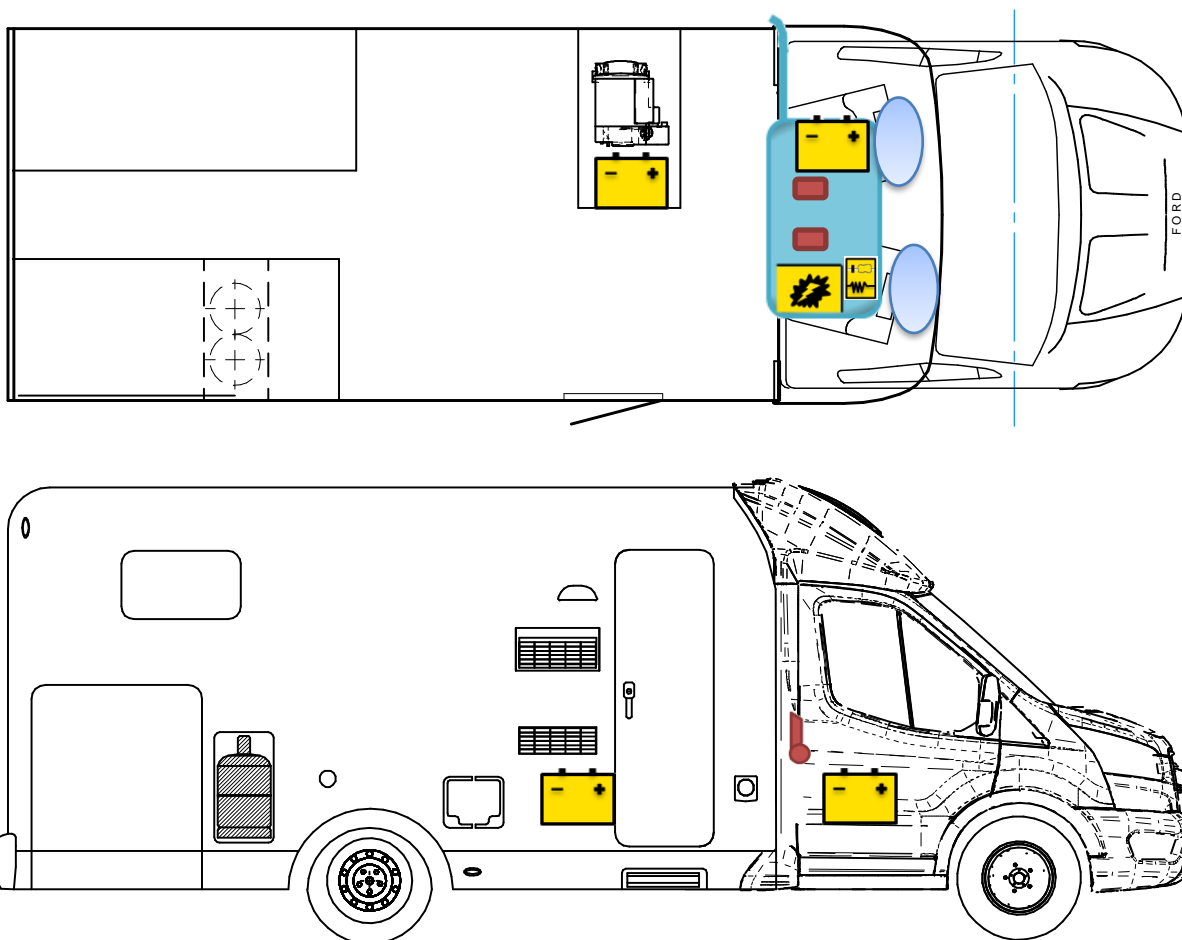

# Rescue card

T 447 T / T 680

## Legend

	<b>Airbag</b>		<b>Airbag control module</b>		<b>Pretensioner</b>
	<b>Battery</b>		<b>Electronic block</b>		<b>Fuel Tank</b>
	<b>Gas bottle</b>		<b>Gas-pressure spring</b>		<b>Heating</b>

**Please ensure an appropriate positioning of the rescue card in the vehicle.**